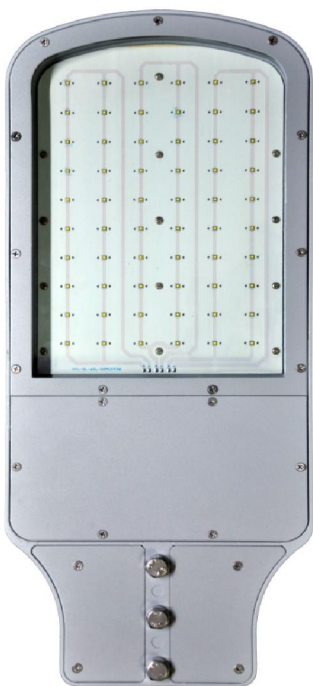

Street Light

FIXTURE

ASSEMBLED FIXTURE

Model	Street Light HYL-SL-75W-AC
LED Make & Type	SAM-CER 3W
No Of LED's	48
Diffuser	Clear Toughned Glass
Power Consumption	75W
PF	> 0.95
Lumen Output	7000 Lum
CRI	70
Dimension	600X253X68 (LxWxH)
Model	Street Light HYL-SL-75W-DC
LED Make & Type	SAM-CER 3W
No Of LED's	48
Diffuser	Clear Toughned Glass
Input	12/24 VDC
Power Consumption	75W
Lumen Output	7750 Lum
CRI	70
Dimension	600X253X68 (LxWxH)
Model	Street Light HYL-SL-100W-AC
LED Make & Type	SAM-CER 3W
No Of LED's	60
Diffuser	Clear Toughned Glass
Power Consumption	100W
PF	> 0.95
Lumen Output	9000 Lum
CRI	70
Dimension	600X253X68 (LxWxH)
Model	Street Light HYL-SL-100W-DC
LED Make & Type	SAM-CER 3W
No Of LED's	60
Diffuser	Clear Toughned Glass
Input	12/24 VDC
Power Consumption	100W
Lumen Output	9750 Lum
CRI	70
Dimension	600X253X68 (LxWxH)